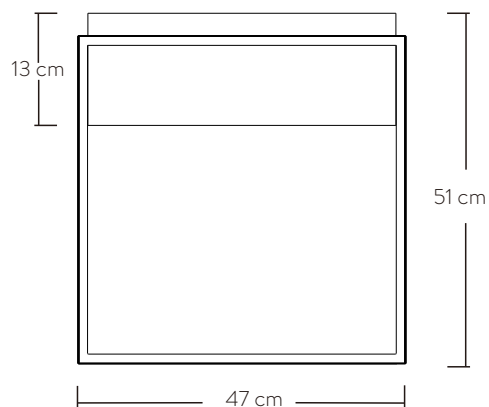

MORE INFO

assembly required : NO

made in Serbia

FRONT