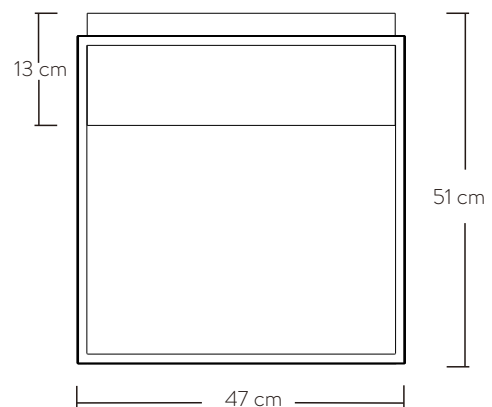

MONOLIT SIDE TABLE SMALL

by *Sasha Sartory*

“Limitations can boost imagination and stimulate creativity.”

DIMENSIONS

47 w * 47 d * 51 h — cm

MATERIALS

oak + metal

METAL COLORS

026858 | 026865

PACKAGING

50 w * 50 d * 54 h — cm

13 kg

0.135 cbm

1 piece / box

MORE INFO

assembly required : NO

made in Serbia

SIDE