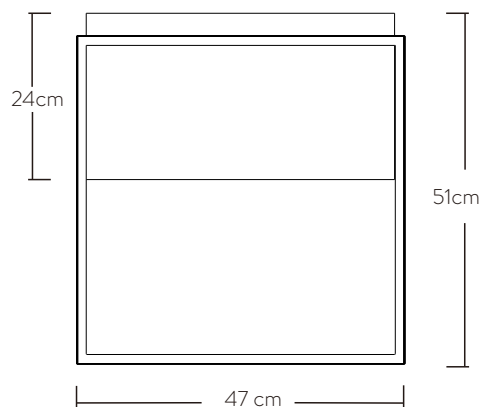

DIMENSIONS

47 w * 47 d * 51 h — cm

MATERIALS

oak + metal

METAL COLORS

026867 | 026874

PACKAGING

50 w * 50 d * 54 h — cm

15 kg

0.135 cbm

1 piece / box

MORE INFO

assembly required : NO

made in Serbia

FRONT

SIDE