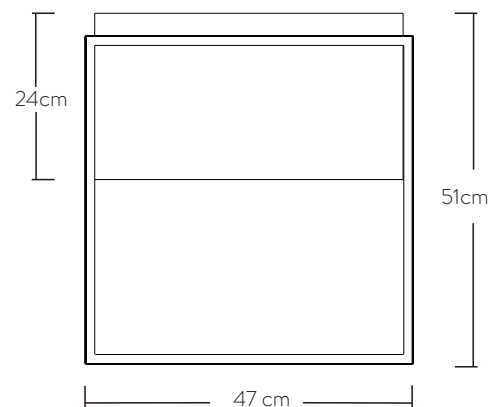

DIMENSIONS

47 w * 47 d * 51 h — cm

MATERIALS

oak + metal

METAL COLORS

026867 | 026874

PACKAGING

50 w * 50 d * 54 h — cm

15 kg

0.135 cbm

1 piece / box

MORE INFO

assembly required : NO

made in Serbia

FRONT

SIDE