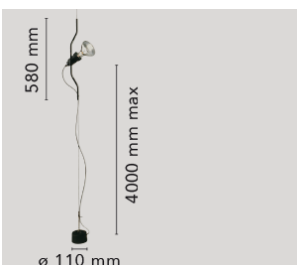

Parentesi dimmer

by Achille Castiglioni & Pio Manzù , 1971

Lamp providing direct light. Lamp moves vertically via sliding of a painted or nickel-plated shaped steel tube on a ceiling-to-floor steel cable (4000 mm long). Fixture head made of injection-molded black elastomer housing a switch. On the cable there is the electronic dimmer which allows the regulation of light brightness.

Mounting	Pendant
Environment	Indoor
Finish	White, Black, Nickel, Red
Weight	3.6 Kg
Light source	1 x LED E27 8W 2700K 750lm
Emergency	Without
Switching	On the cable there is the electronic dimmer which allows the regulation of light brightness with a dial.
Voltage	230
Battery	No
Supply included	Yes
Cord Length	4000 mm
Materials	Elastomer, Steel
Colors	<ul style="list-style-type: none"> ● F5600009 - White ● F5600030 - Black ● F5600035 - Red ● F5600058 - Nickel