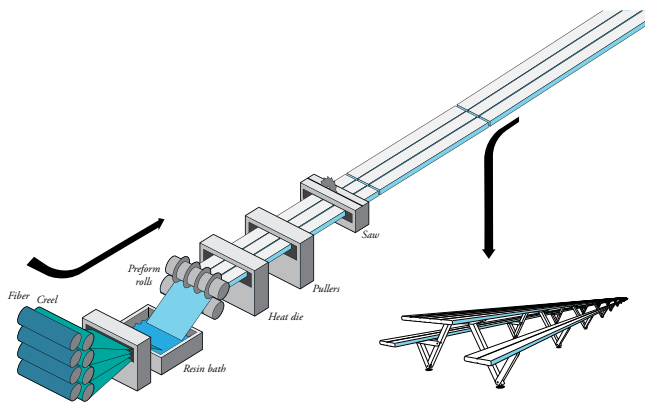

APPLICATIONS

OUTDOOR

Private: on terraces, patios, ...
Public: hotel and catering industry,
company terraces, public spaces, ...

INDOOR

Private: dining table, desk, ...
Public: hotel, restaurant, office,
meeting room, bar, office, ...

GOOD TO KNOW

1. 55 cm / person.
2. Additional transport costs are applicable for products that exceed 7m.
3. The average transport volume is 0,17m³ / person.
4. Fibre glass reinforced polyester resin material is made with the so-called pultrusion technique. Pultrusion is a non-stop process of fibre glass wires pulled through a bath of polyester resin that harden in a matrix afterwards to get their final shape.

Main advantages of this material are its strength, corrosion-durability and its light weight.

FLOOR FASTENING

Marina Picnic comes with an optional floor fastening set.

INSTRUCTIONS

- Do not use power tools to assemble your Marina Picnic table.
- Only to be mounted with no. 10 - 17 spanner and no. 3 - 4 hex key.

WARNING

Stains should be removed immediately with a clean, soft cloth, particularly in case of dark-coloured liquids such as wine, ink, coffee, coke, oil and bird droppings. If left to dry, these liquids may cause permanent damage!

F.A.Q.

1. **Q:** What is the biggest size possible?
   A: We even produced a 30m table, the only problem is transport. We can deliver tables up to 7m without extra costs.

MAINTENANCE

Download the manuals from our website for maintenance instructions.