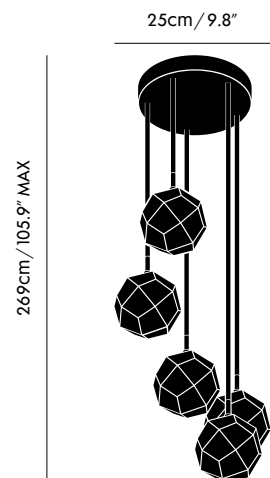

Cleaning Instructions: Clean with a soft dry cloth only. Do not use polishing agents, water or abrasive materials when cleaning. Always switch off the electricity supply before cleaning.