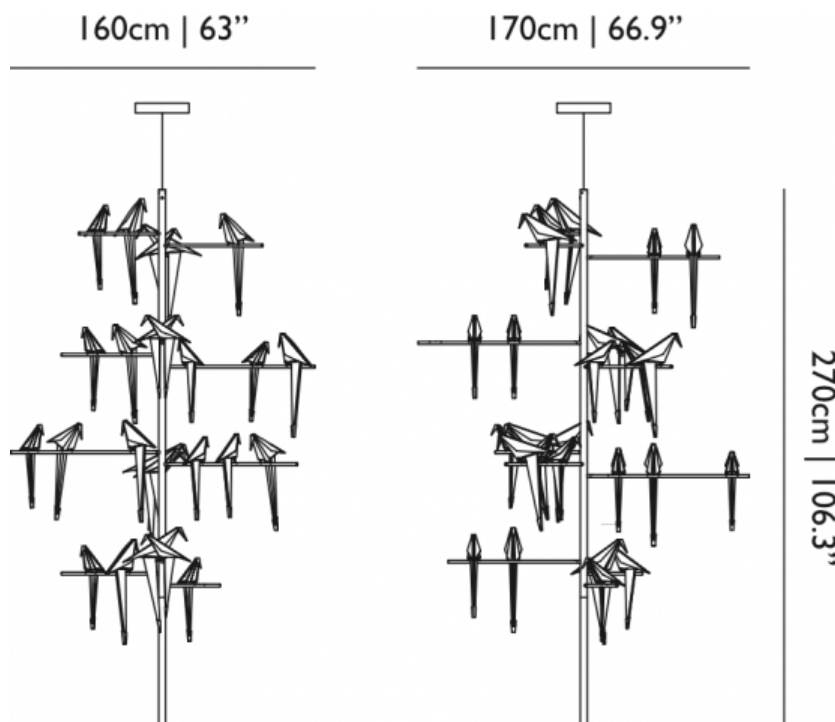

Dimmer type: 0-10V dimmable

Please note the functioning of the dimmer and the power supply combination can never be predicted, it always needs to be tested in practice.

dimensions

Packaging

H 222,5 cm | 87,5"