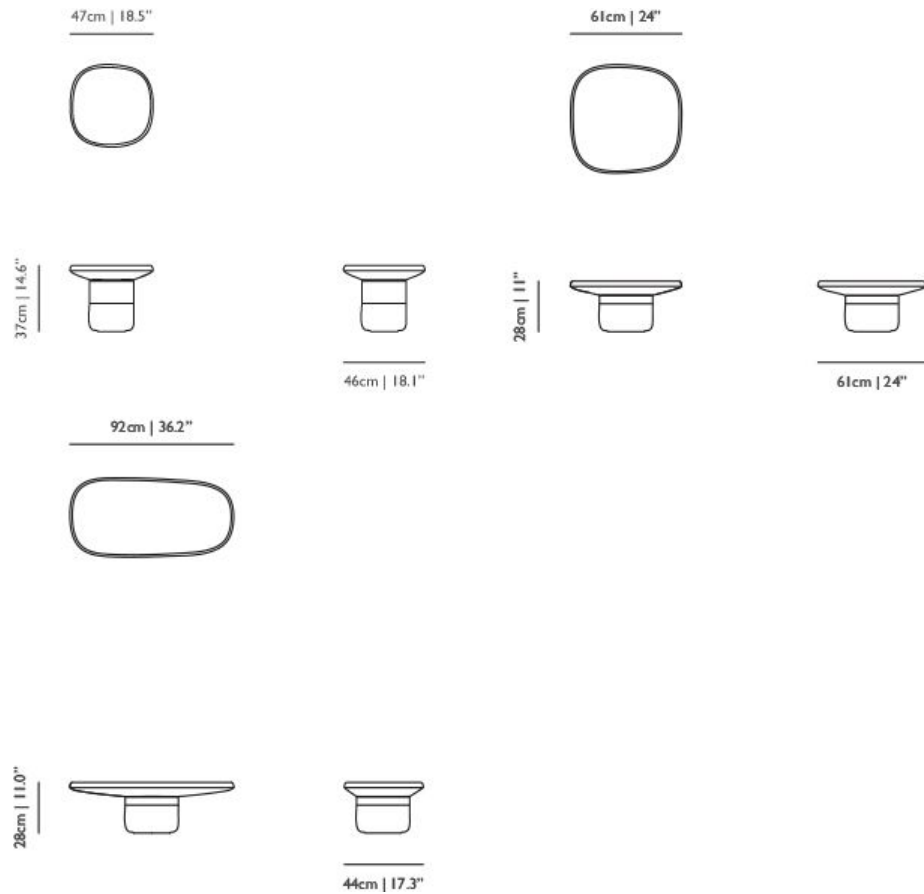

m o o o i[®]

Obon Tables

Obon is a collection of three tables inspired by an ancient, earthy, irregular material: terra-cotta.

Designer

Simone Bonanni

Year of design

2018

Dimensions

Colours

Terracotta

Packaging

Rectangle Low

H 42 cm | 16.5"
W 67 cm | 26.4"
D 103 cm | 40.6"

Colli 1/1

Product weight:
17,5 KG | 38.6 lb

Square High

H 48 cm | 18.9"
W 55 cm | 21.7"
D 56 cm | 22"

Colli 1/1

Product weight:
12 KG | 26.5 lb

Square Low

H 40 cm | 15.7"
W 74 cm | 29.1"
D 73 cm | 28.7"

Colli 1/1

Product weight:
16,5 KG | 36.4 lb