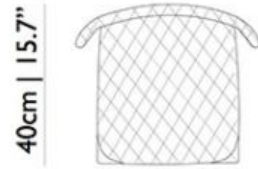

dimensions chair