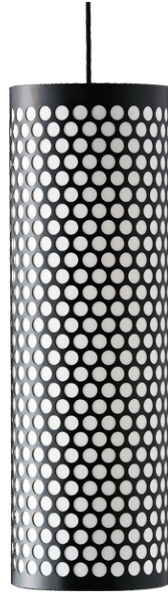

## PEDRERA ANA PD5 // PENDANT LAMP, EU MODEL

Designed by Barba Corsini & Joaquim Ruiz Millet

### PRODUCT

Item no.: 003-0510X  
+ style code

### DESCRIPTION

In 1955 Barba Corsini renovated the loft space within Antoni Gaudí's famous building "La Pedrera" in Barcelona, transforming it from a simple laundry room and storage area into 13 modern duplex apartments. To reinforce the modernist style of the rooms, Corsini decorated the apartment with furniture that he designed himself, including Pedrera lamps and tables. The inspiration for the base of the lights came from the vaulted ceilings of the famous house of "la Pedrera" whilst the cylindrical shape and unique, perforated detail of the chimneys influenced the form of the lampshades.

#### MEASUREMENT - L X W X H MM

Lamp rosette height: 34 mm  
Lamp rosette diameter: Ø180 mm  
Shade height: 635 mm  
Shade diameter: Ø200 mm  
Cable length, exposed: APP. 2000 mm  
Cable length, total: APP. 2100 mm