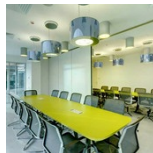

› Kerama Marazzi