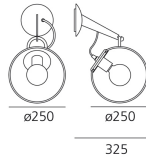

PRODUCT DATA SHEET

Miconos

Structure in polished chromed metal, diffuser in transparent blown glass.

Transparent
○

FLUO G120 Suspension

© V PG E N/D° IP20

W	Dimensions	Luminous Flux (lm)	Color	Code	Product name
23W	H 100 cm	1500lm	○	A031000	Miconos sospensione

FLUO Ceiling

© V PG E N/D° IP20

W	Dimensions	Luminous Flux (lm)	Color	Code	Product name
23W	H 48 cm	1200lm	○	A022800	Miconos soffitto

FLUO G90 Wall

CCC V PC N/D° IP20

W	Dimensions	Luminous Flux (lm)	Color	Code	Product name
20W	25x32.5 cm	1200lm	○	A020100	Miconos parete