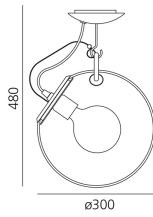

PRODUCT DATA SHEET

Miconos

Structure in polished chromed metal, diffuser in transparent blown glass.

Transparent
○

FLUO G120 Suspension

© V PG E N/D° IP20

W	Dimensions	Luminous Flux (lm)	Color	Code	Product name
23W	H 100 cm	1500lm	○	A031000	Miconos sospensione

FLUO Ceiling

© V PG E N/D° IP20

W	Dimensions	Luminous Flux (lm)	Color	Code	Product name
23W	H 48 cm	1200lm	○	A022800	Miconos soffitto

FLUO G90 Wall

CCC V PC N/D° IP20

W	Dimensions	Luminous Flux (lm)	Color	Code	Product name
20W	25x32.5 cm	1200lm	○	A020100	Miconos parete