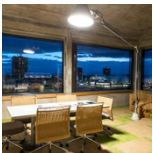

Projects

› Speicher 7