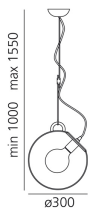

PRODUCT DATA SHEET

Miconos

Structure in polished chromed metal, diffuser in transparent blown glass.

Transparent
○

FLUO G120 Suspension

© V PG E N/D° IP20

W	Dimensions	Luminous Flux (lm)	Color	Code	Product name
23W	H 100 cm	1500lm	○	A031000	Miconos sospensione

FLUO Ceiling

© V PG E N/D° IP20

W	Dimensions	Luminous Flux (lm)	Color	Code	Product name
23W	H 48 cm	1200lm	○	A022800	Miconos soffitto

FLUO G90 Wall

CCC V PC N/D° IP20

W	Dimensions	Luminous Flux (lm)	Color	Code	Product name
20W	25x32.5 cm	1200lm	○	A020100	Miconos parete