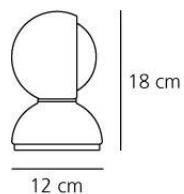

### Eclisse

Materials: painted metal. Wall mounting possibility.

Orange
  Red
  Silver
  White

HALO D45 Table

 N/D° IP20

W	Dimensions	Luminous Flux (lm)	Color	Code	Product name
18W	H 18 cm	170lm	<span style="color: orange;">●</span>	0028050A	Eclisse Orange
			<span style="color: red;">●</span>	0028030A	Eclisse Red
			<span style="color: silver;">●</span>	0028090A	Eclisse Silver
			<span style="color: white;">○</span>	0028010A	Eclisse White