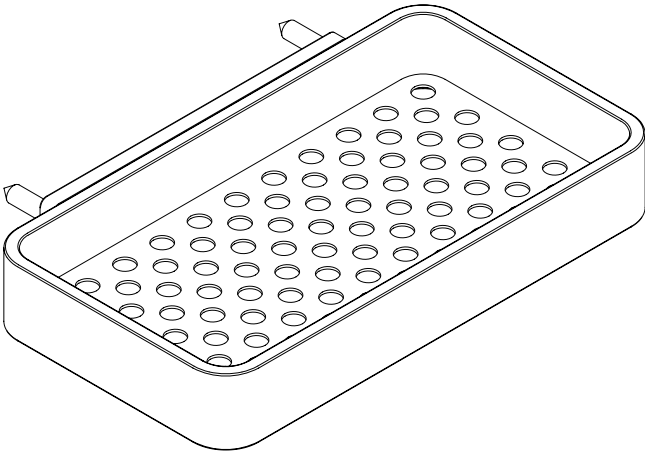

In the range we have:

Shower Tray

Shower Tray with Marble Insert

The wall fitting is the same for both products. In this instruction the Shower Tray is shown, but the wall mounting method is the same for Shower Tray with Marble Insert.

1

2

3

4

5 NB! Stone insert only available in: Shower Tray incl. Marble Insert.