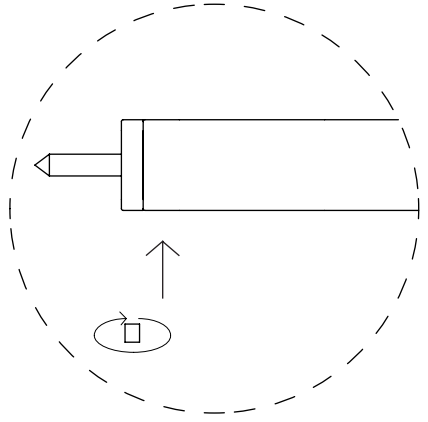

In the range we have:

Shower Tray

Shower Tray with Marble Insert

The wall fitting is the same for both products. In this instruction the Shower Tray is shown, but the wall mounting method is the same for Shower Tray with Marble Insert.

1

2

3

4

5 NB! Stone insert only available in: Shower Tray incl. Marble Insert.