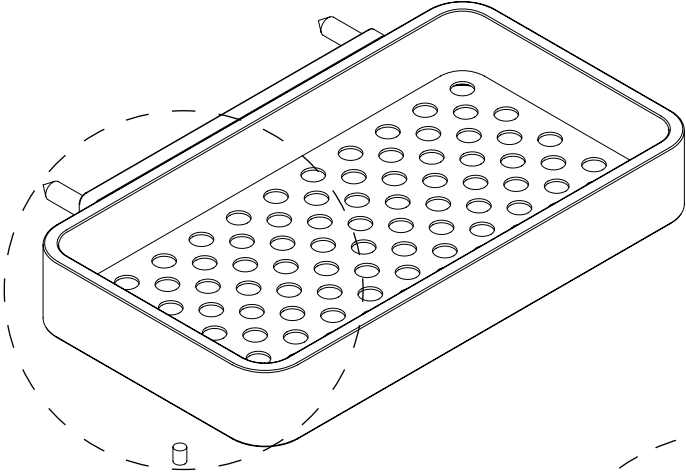

In the range we have:

Shower Tray

Shower Tray with Marble Insert

The wall fitting is the same for both products. In this instruction the Shower Tray is shown, but the wall mounting method is the same for Shower Tray with Marble Insert.

1

2

3

4

5 NB! Stone insert only available in: Shower Tray incl. Marble Insert.