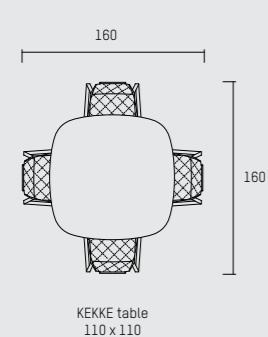

PIETBOON.

KEKKE

DINING CHAIR & STOOL

SPECIFICATION SPECIFICATIE SPEZIFIKATION

ENGLISH

Upholstery	Fabric cat. P, Piet Boon® fabric. Leather cat. D and S, Piet Boon® leather.	
Material	Frame of black powder coated steel, leather seat with chequered padding, supported by felt and elastic webbing. Chair also in white frame.	
Weight / CBM	Dining chair	13 kg / 0,29 m ³
	Kitchen stool	19 kg / 0,34 m ³
	Bar stool	20 kg / 0,40 m ³