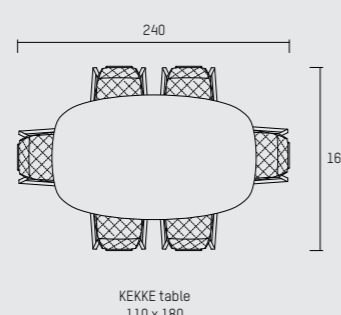

PIETBOON.

KEKKE

DINING CHAIR & STOOL

SPECIFICATION SPECIFICATIE SPEZIFIKATION

ENGLISH

Upholstery	Fabric cat. P, Piet Boon® fabric. Leather cat. D and S, Piet Boon® leather.	
Material	Frame of black powder coated steel, leather seat with chequered padding, supported by felt and elastic webbing. Chair also in white frame.	
Weight / CBM	Dining chair	13 kg / 0,29 m ³
	Kitchen stool	19 kg / 0,34 m ³
	Bar stool	20 kg / 0,40 m ³