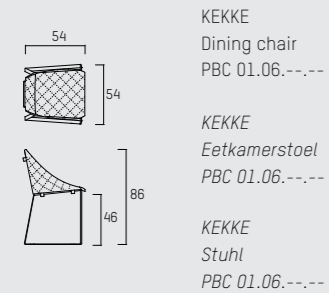

KEKKE DINING CHAIR & STOOL

ENGLISH

The combination of exquisite leather or fabric and cool powder-coated steel makes the KEKKE a timeless Piet Boon® icon. Sturdy yet elegant, the understated richness of fabrics, materials and a sophisticated color palette, brings classic comfort to any dining room.