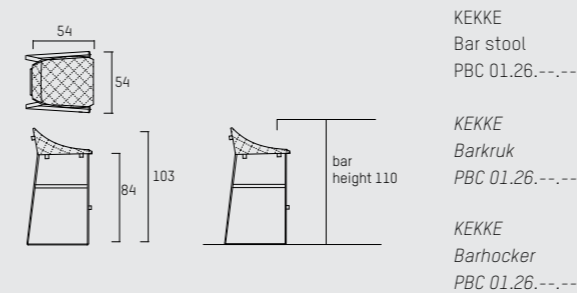

PIETBOON.

KEKKE

DINING CHAIR & STOOL

SPECIFICATION SPECIFICATIE SPEZIFIKATION

ENGLISH

Upholstery	Fabric cat. P, Piet Boon® fabric. Leather cat. D and S, Piet Boon® leather.	
Material	Frame of black powder coated steel, leather seat with chequered padding, supported by felt and elastic webbing. Chair also in white frame.	
Weight / CBM	Dining chair	13 kg / 0,29 m ³
	Kitchen stool	19 kg / 0,34 m ³
	Bar stool	20 kg / 0,40 m ³