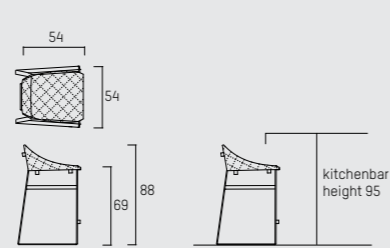

KEKKE DINING CHAIR & STOOL

ENGLISH

The combination of exquisite leather or fabric and cool powder-coated steel makes the KEKKE a timeless Piet Boon® icon. Sturdy yet elegant, the understated richness of fabrics, materials and a sophisticated color palette, brings classic comfort to any dining room.