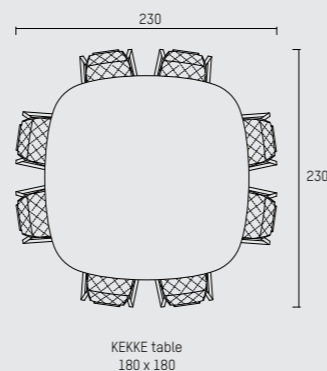

PIETBOON.

KEKKE

DINING CHAIR & STOOL

SPECIFICATION SPECIFICATIE SPEZIFIKATION

ENGLISH

Upholstery	Fabric cat. P, Piet Boon® fabric. Leather cat. D and S, Piet Boon® leather.	
Material	Frame of black powder coated steel, leather seat with chequered padding, supported by felt and elastic webbing. Chair also in white frame.	
Weight / CBM	Dining chair	13 kg / 0,29 m ³
	Kitchen stool	19 kg / 0,34 m ³
	Bar stool	20 kg / 0,40 m ³