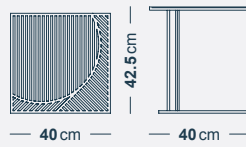

With these two side-tables ISO-A (rond) and ISO-B (square), POOL studio reaffirms its hyper graphic style. Each one of these tables taken individually highlight a pattern ; the two tables presented together create a new one : their superposition gives birth to a « moiré » effect, and the pattern becomes alive.

DIMENSIONS & WEIGHTS

ISO - A

Ø: 47 cm; H: 45 cm  
W: 5 kg

Packaging: 51 x 51 x 50 cm

ISO - B

L: 40 cm; W: 40 cm; H: 42.5 cm  
W: 5 kg

Packaging: 44 x 45 x 48 cm

TECHNICAL SPECIFICATIONS