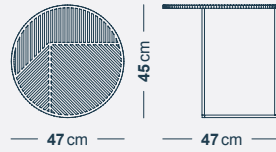

---

**ISO-A & ISO-B**  
**SIDE TABLES**  
POOL

Edition : 2014

---

**ISO-A & ISO-B...**  
**ACCORDING TO ITS DESIGNERS :**

*« From flat to volume and from volume to flat, ISO plays with perspectives and makes the surface useful through illusion. The shadows become volumes and the volumes become flat. »*

With these two side-tables ISO-A (rond) and ISO-B (square), POOL studio reaffirms its hyper graphic style. Each one of these tables taken individually highlight a pattern ; the two tables presented together create a new one : their superposition gives birth to a « moiré » effect, and the pattern becomes alive.

DIMENSIONS & WEIGHTS

ISO - A

Ø: 47 cm; H: 45 cm  
W: 5 kg

Packaging: 51 x 51 x 50 cm

ISO - B

L: 40 cm; W: 40 cm; H: 42.5 cm  
W: 5 kg

Packaging: 44 x 45 x 48 cm

TECHNICAL SPECIFICATIONS