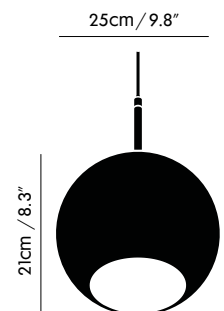

Cleaning Instructions: Clean with a soft dry cloth only. Do not use polishing agents, water or abrasive materials when cleaning. Always switch off the electricity supply before cleaning.